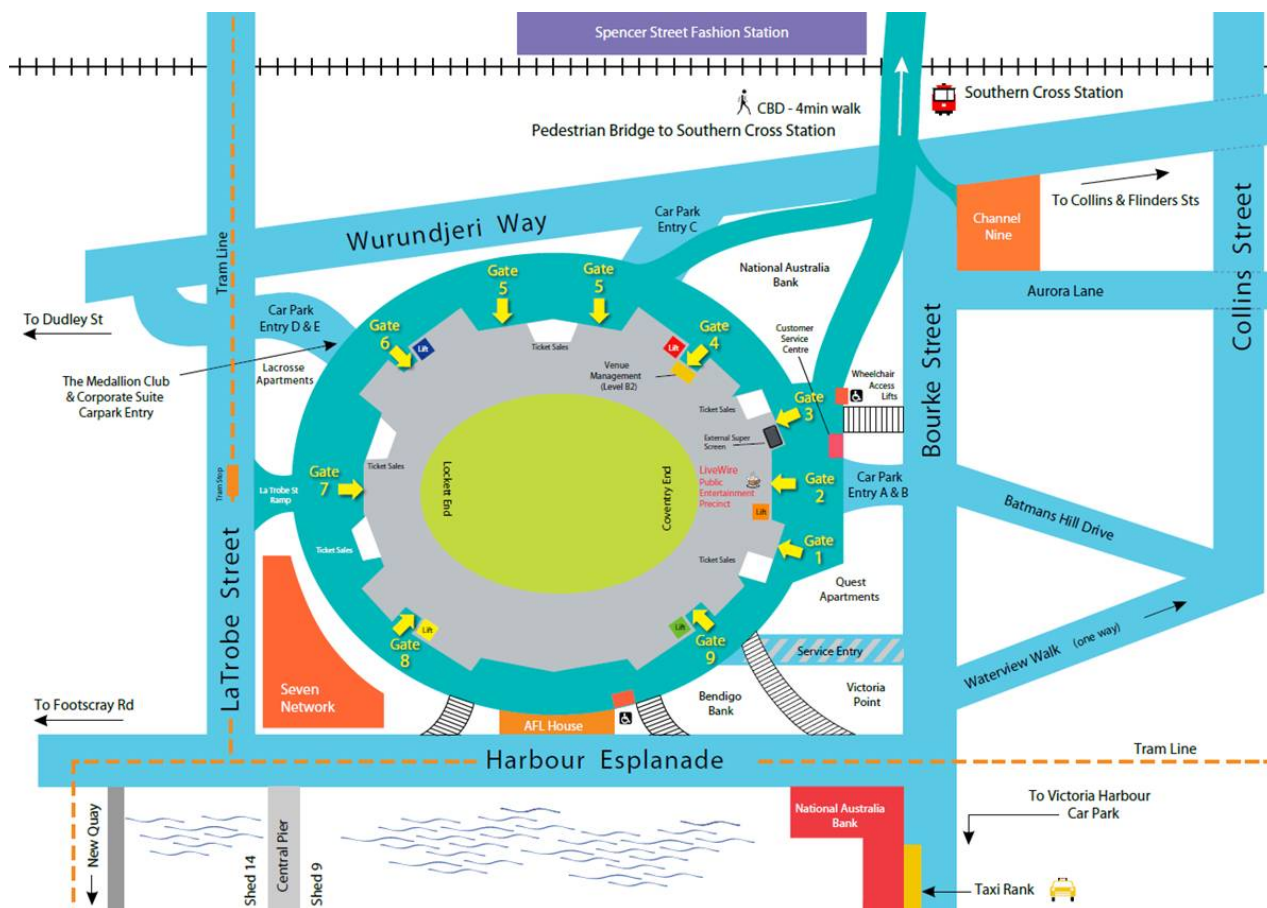

MARVEL STADIUM

HOW TO GET TO THE MEDALLION CLUB

By Private Vehicle

- Enter the stadium car park via **Bourke Street - Car Park Entry A** (left ramp)
- Proceed to **Gate 9**
- Take the lift to **Level 2** and follow the signs to the **Medallion Club**

By Taxi

- Direct the taxi to stop on the **Harbour Esplanade** side of the venue
- Walk up the steps next to AFL House turn to your right, proceeding to **Gate 9**
- Take the lift to **Level 2** and follow the signs to the **Medallion Club**

By Train

- Cross the Bourke Street Pedestrian Bridge from Southern Cross Station
- When you get to the stadium, turn to your left, proceeding to **Gate 9**
- Take the lift to **Level 2** and follow the signs to the **Medallion Club**

By Tram

- The La Trobe Street, Bourke Street and City Circle trams can be utilised to get to the stadium. Please refer to the map once you alight the tram to ascertain the direction you need to travel to and around the venue to get to **Gate 9**.